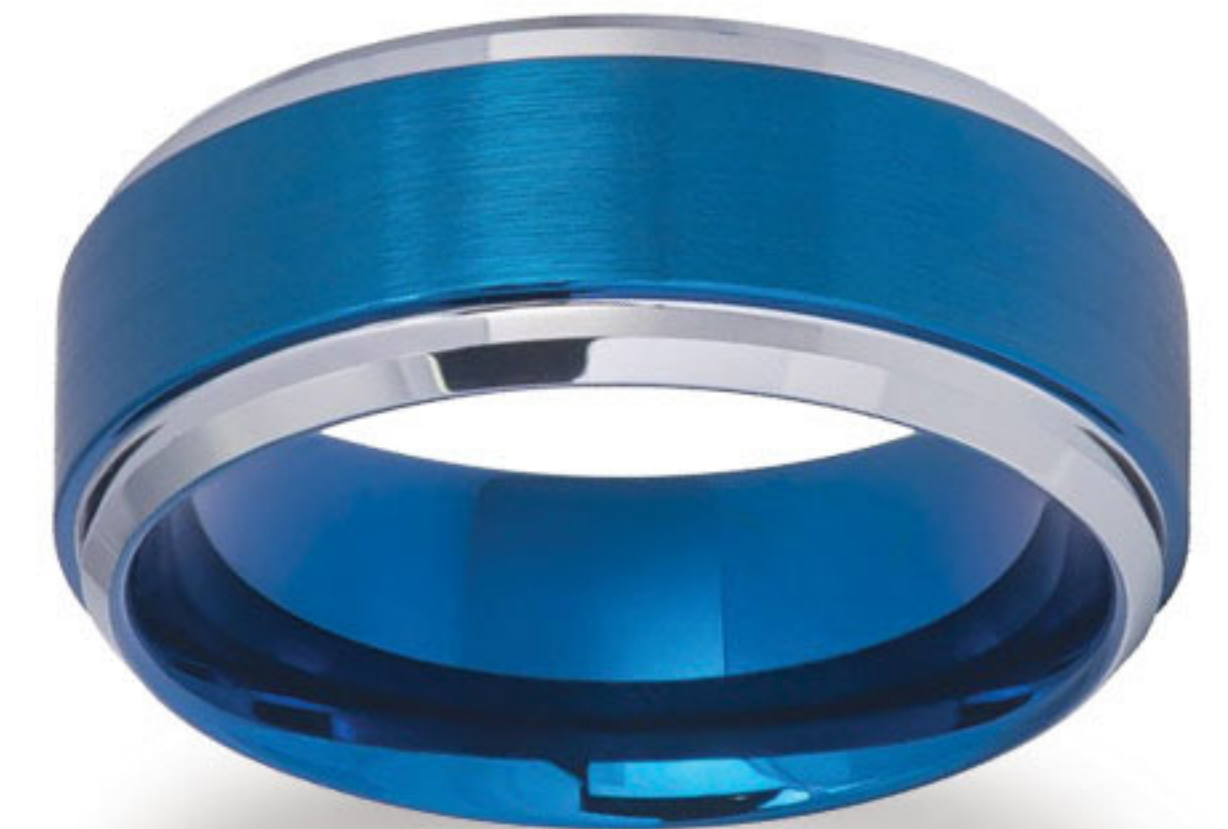

# TUNGSTEN CARBIDE COMFORT-FIT WEDDING BAND COLLECTION

TC-1-A-6mm  
(Brushed)

TC-1-B-8mm  
(Brushed)

TC-1-C-6mm  
(Brushed)

TC-1-D-9mm  
(Brushed)

TC-1-E-8mm  
(Brushed)

TC-1-F-8mm  
(Brushed)

TC-1-G-8mm  
(Brushed)