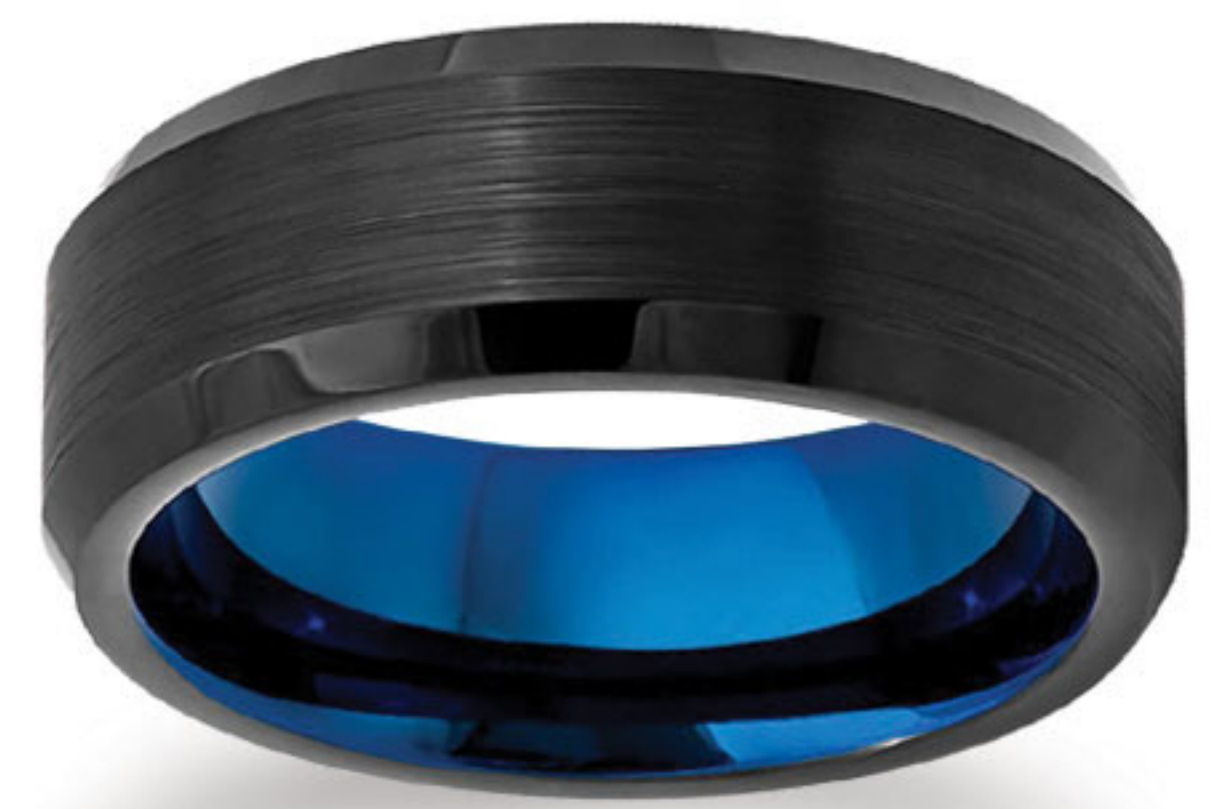

# TUNGSTEN CARBIDE COMFORT-FIT WEDDING BAND COLLECTION

TC-16-A-6mm  
(Polished)

TC-16-B-8mm  
(Polished)

TC-16-C-6mm  
(Brushed)

TC-16-D-8mm  
(Brushed)

TC-16-E-6mm  
(Brushed)

TC-16-F-8mm  
(Brushed)

TC-16-G-6mm  
(Brushed)