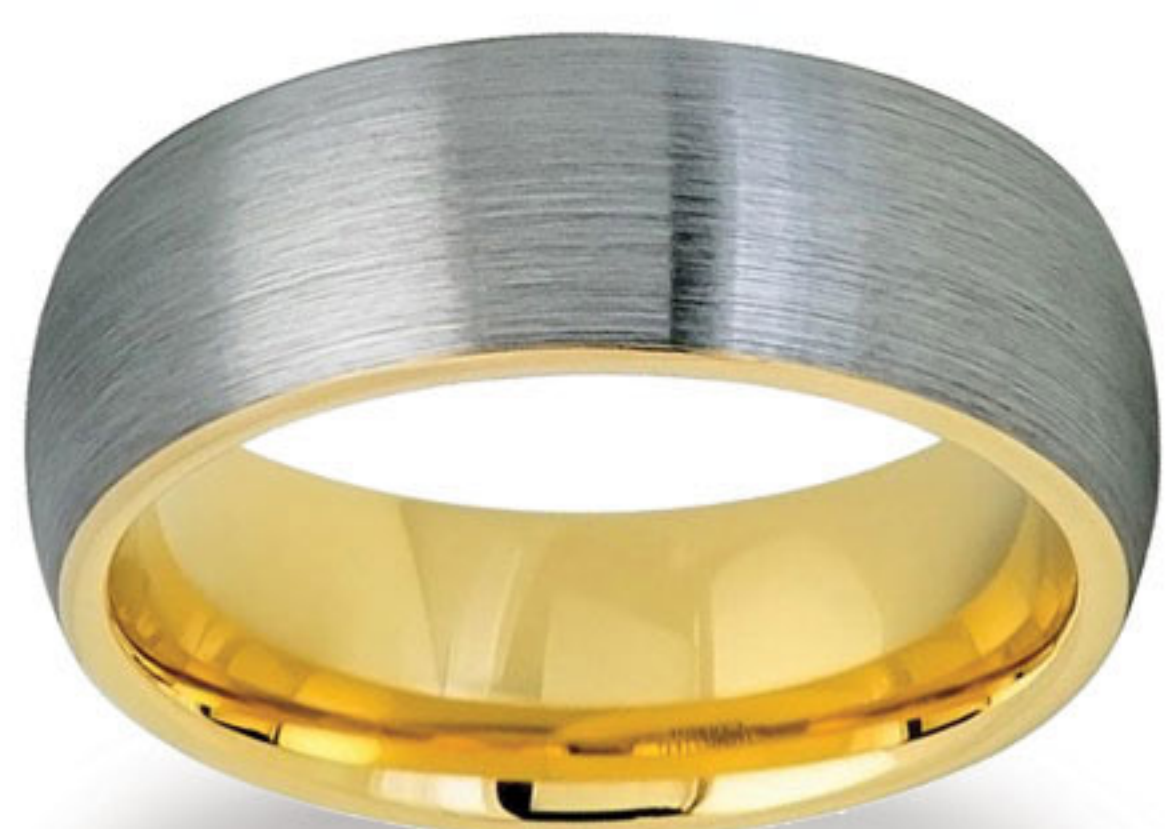

TC-1-I-8mm
(Brushed)