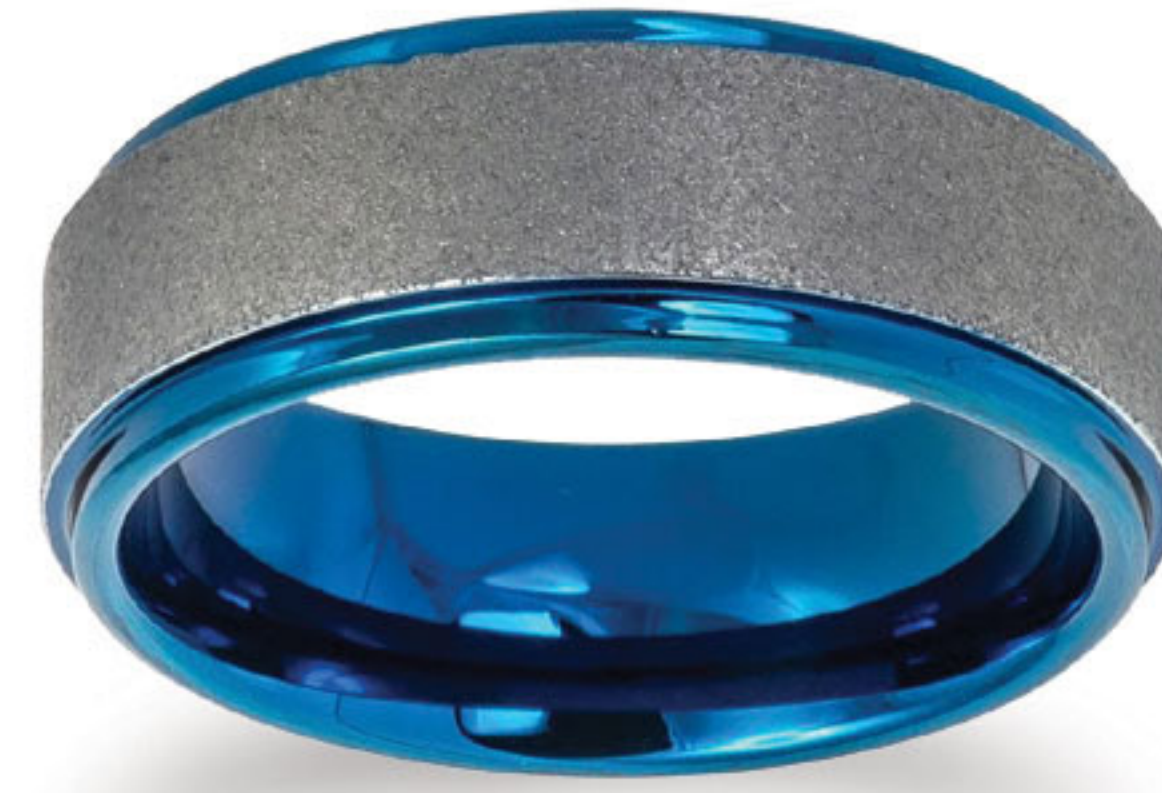

# TUNGSTEN CARBIDE COMFORT-FIT WEDDING BAND COLLECTION

TC-20-A-8mm  
(Abalone Shell Inlay)

TC-20-B-8mm  
(Laser Carved)

TC-20-C-8mm  
(Brushed)

TC-20-D-8mm  
(Jagged Design)

TC-20-E-8mm  
(Sandblast)

TC-20-F-8mm  
(Sandblast)