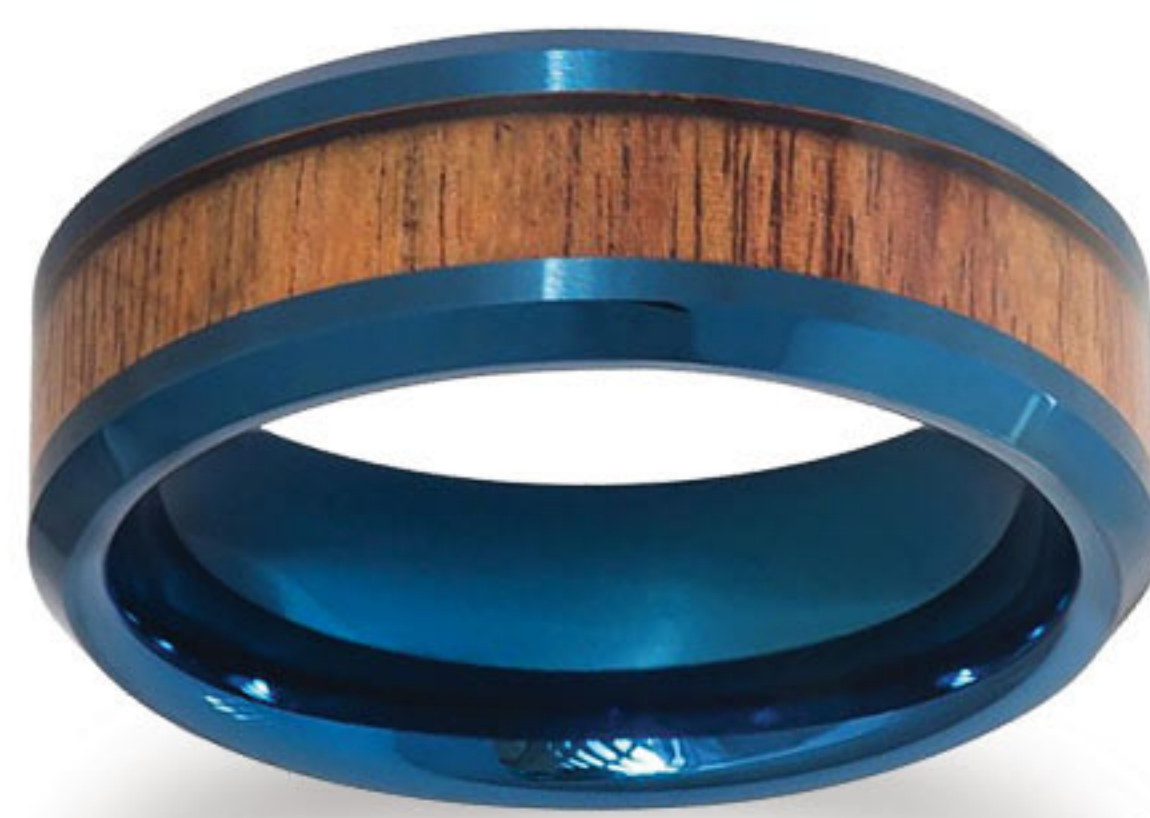

TC-2-F-8mm
(Hawaiian Koa Wood Inlay)