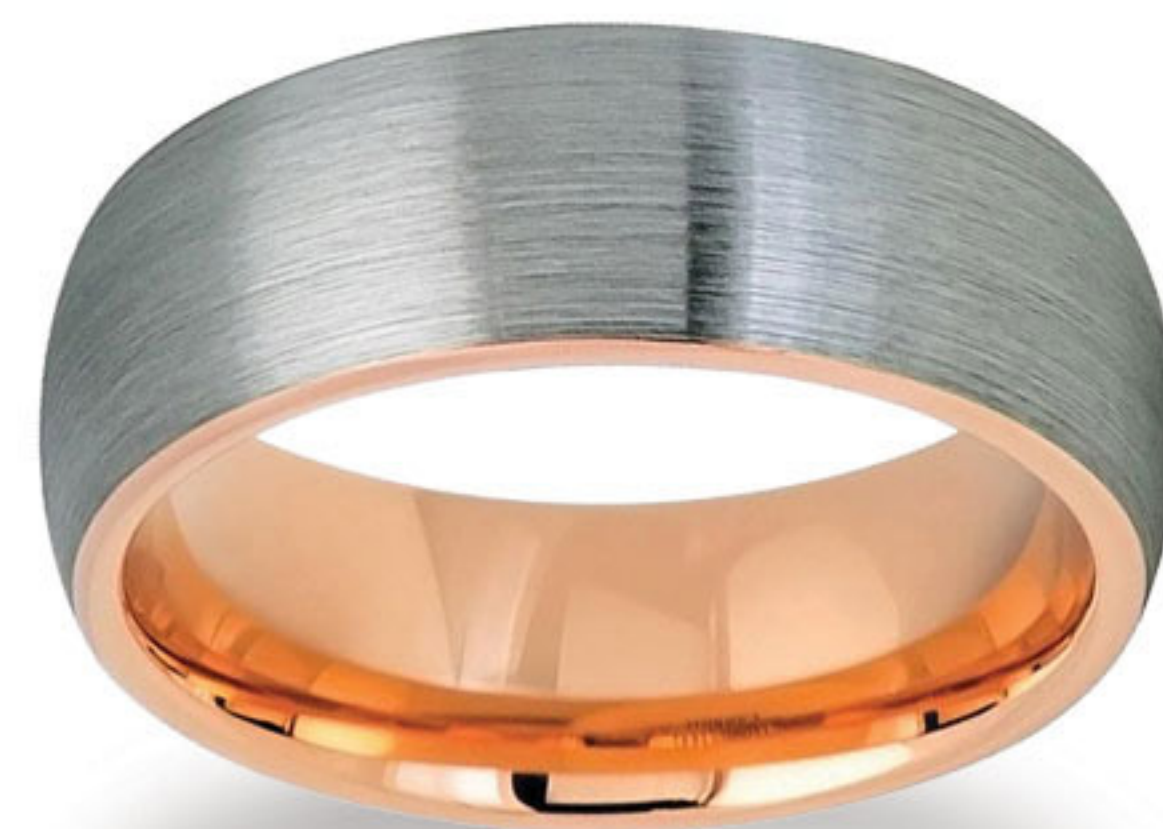

TC-1-K-8mm
(Brushed)