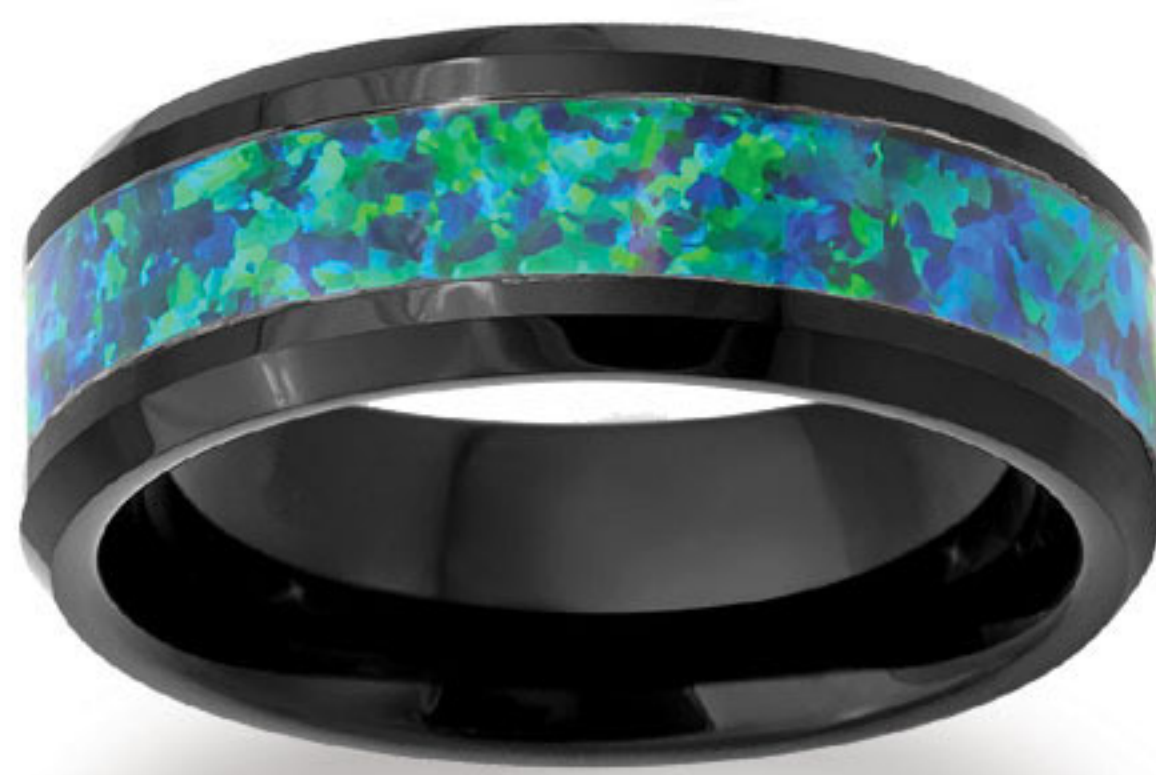

TC-17-M-8mm
(Faux Green Fire Opal)